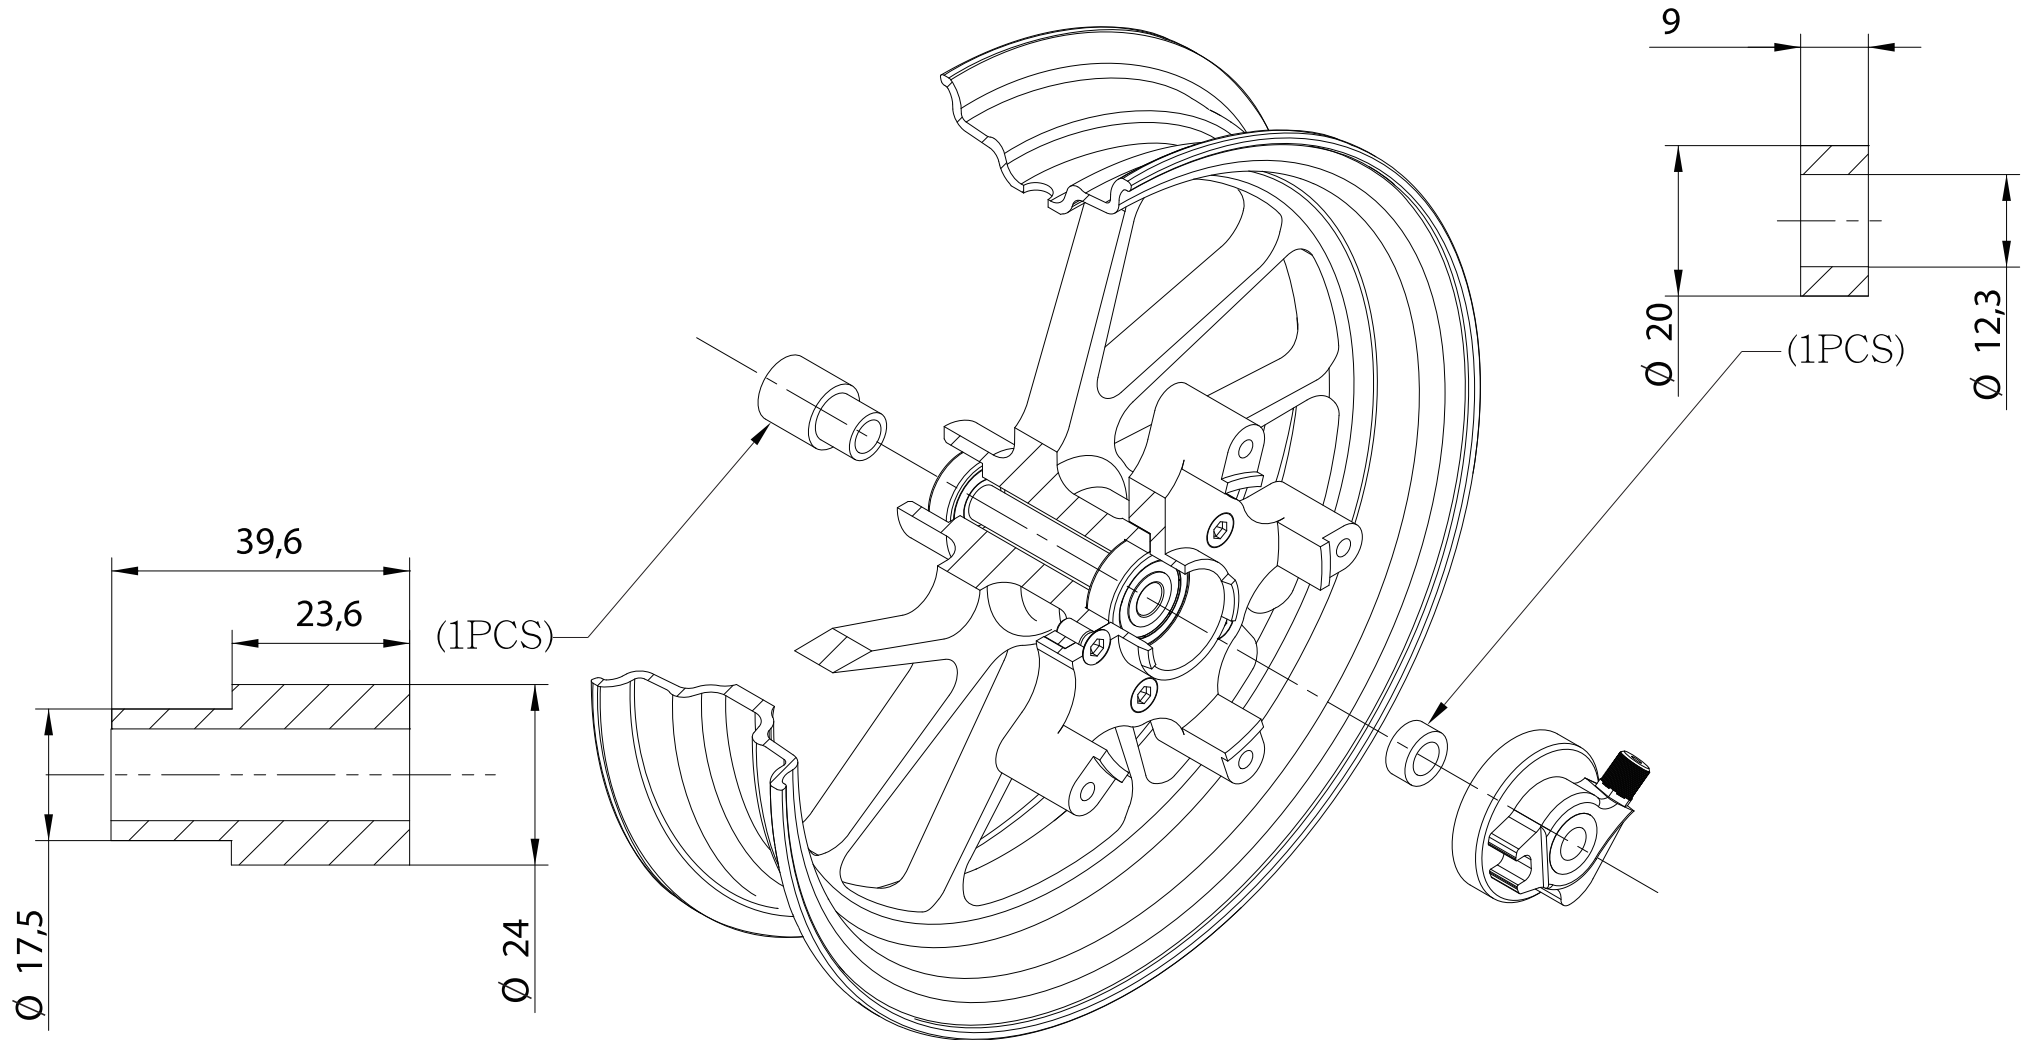

SMAX 12吋鍛造鋁鋼圈前碟(套管裝配說明)

BUSH FOR 12" FORGED ALUMINUM RIM/ FRONT DISK FOR SMAX 155 INSTALLING MANUAL

20150824-A2